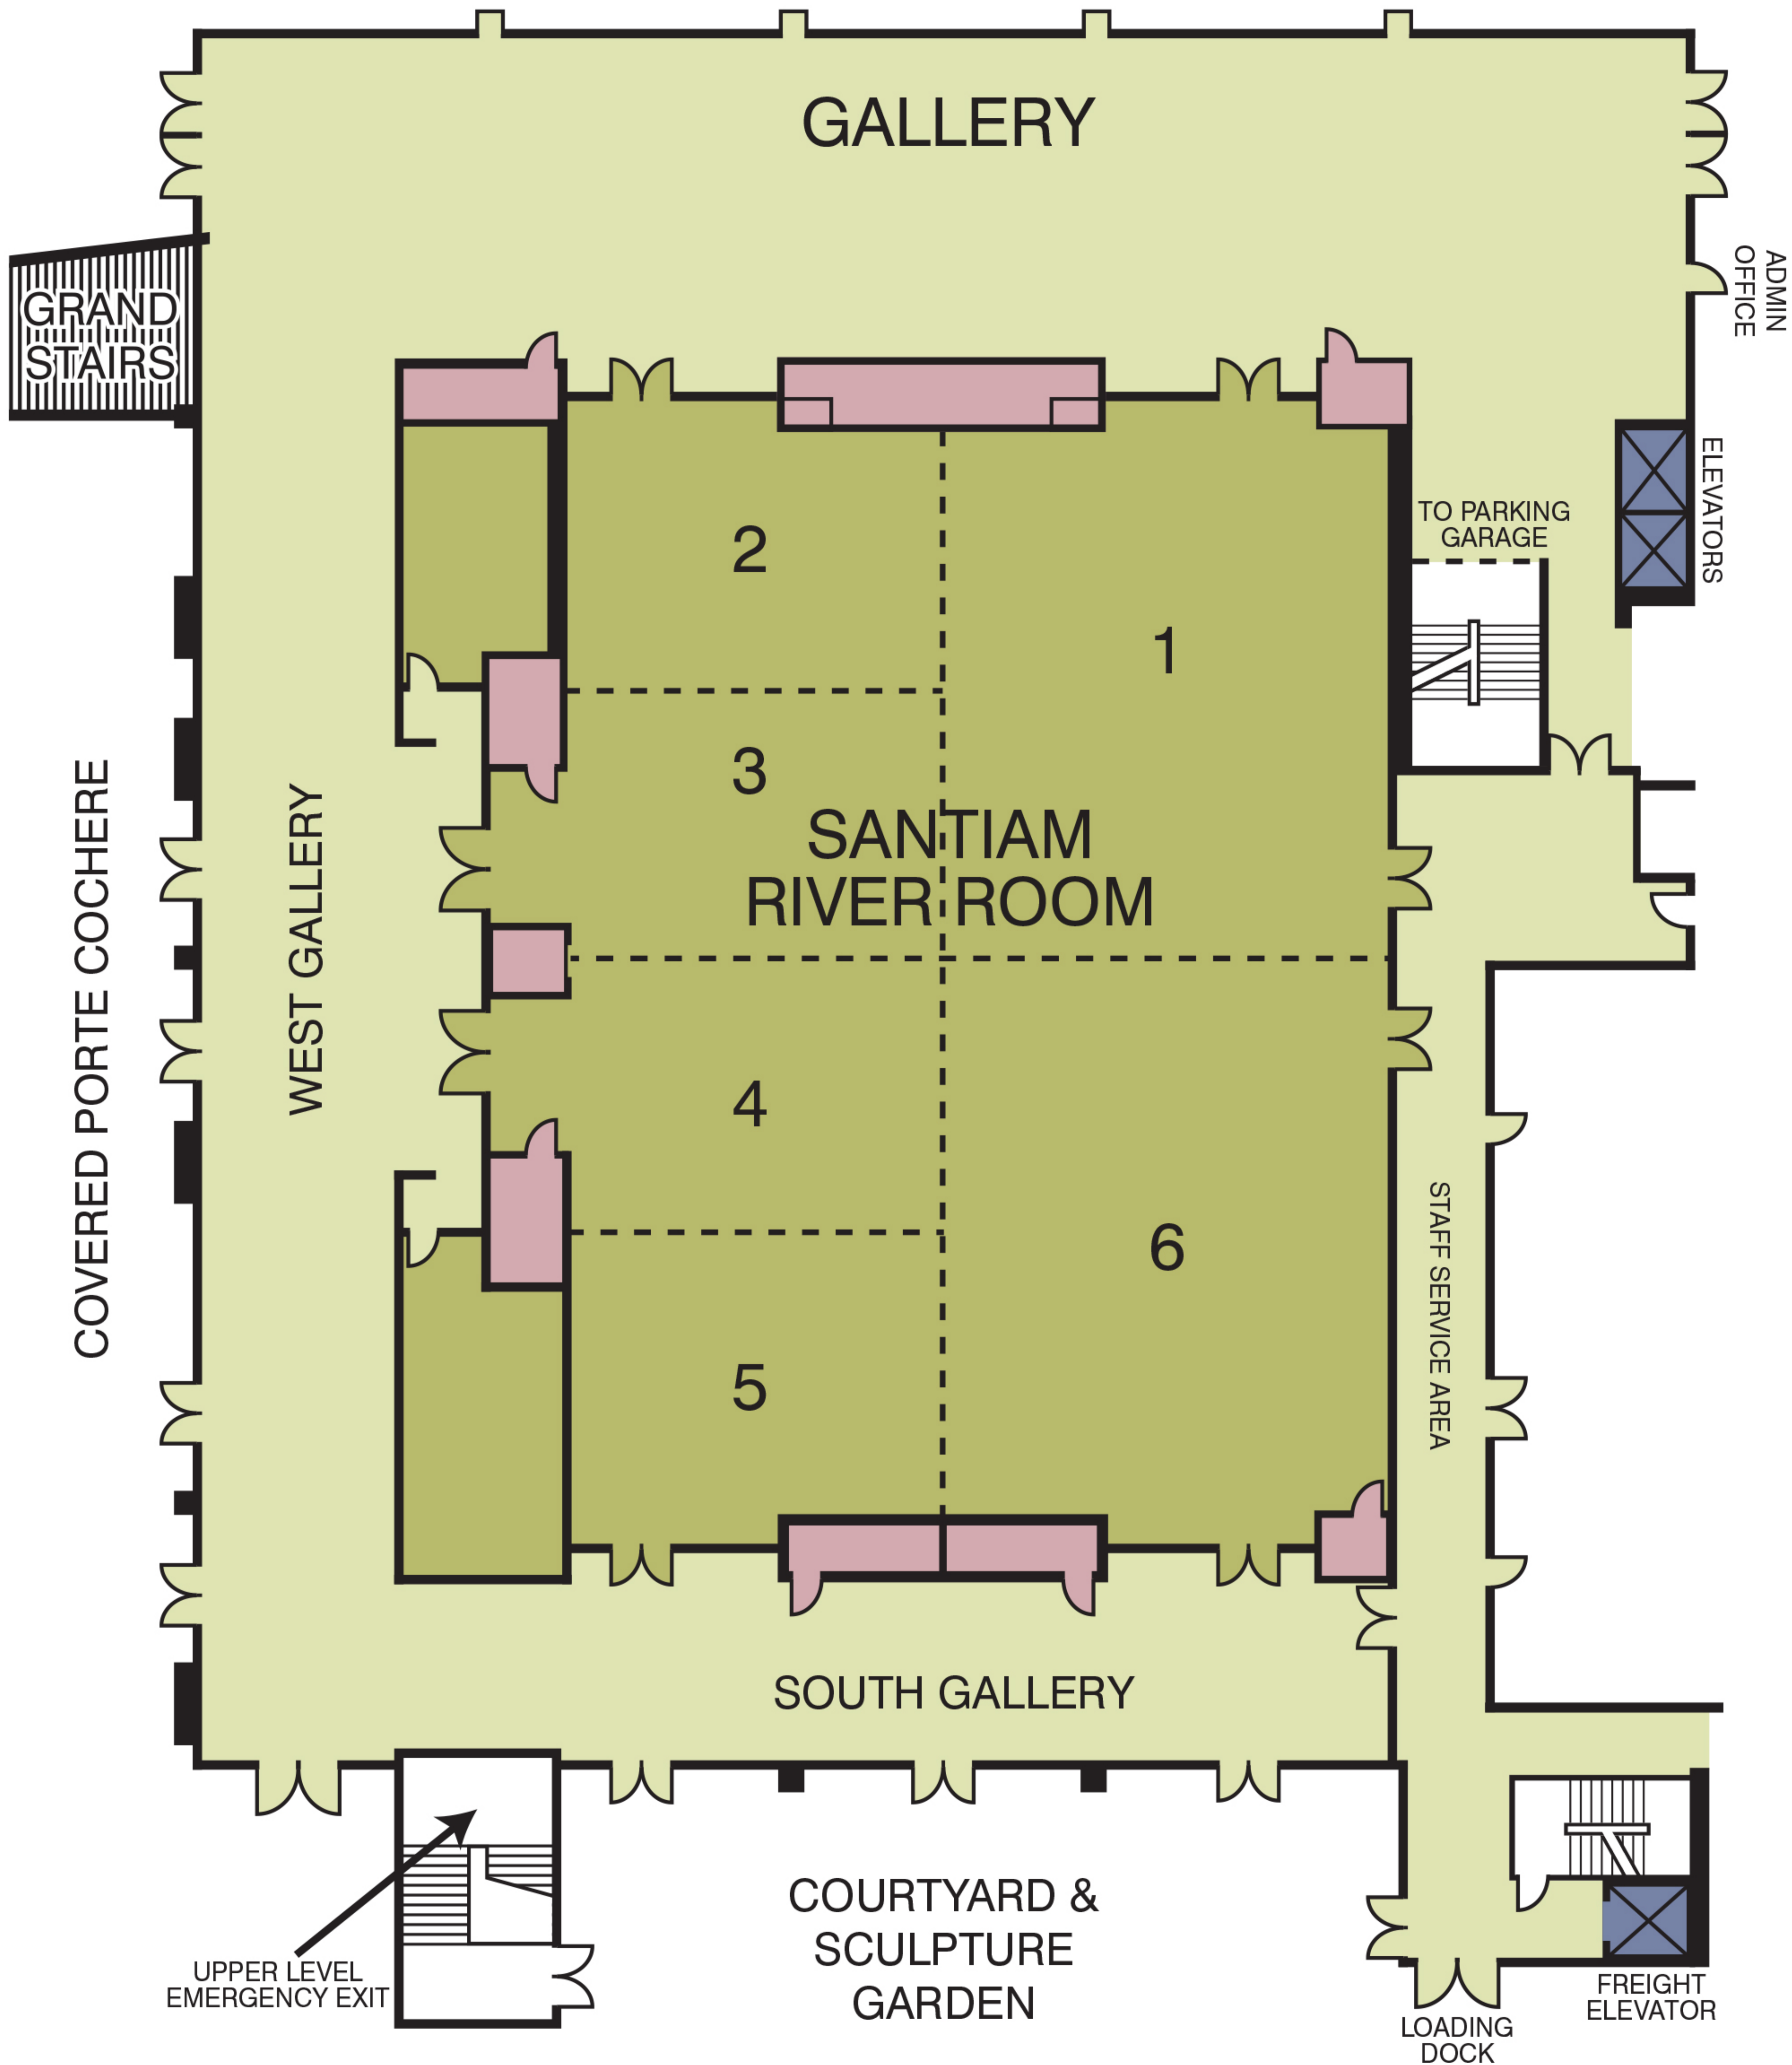

3

SANTIAM RIVER ROOM

4

6

STAFF SERVICE AREA

5

▶ LIBERTY STREET

COVERED PORTE COCHERE

WEST GALLERY

SOUTH GALLERY

COURTYARD & SCULPTURE GARDEN

FREIGHT ELEVATOR

LOADING DOCK

UPPER LEVEL EMERGENCY EXIT

TRADE STREET ▶

◀ FERRY STREET

GRAND STAIRS

CROISAN CREEK ROOMS

PRINGLE CREEK ROOM

HALLWAY

WILLAMETTE RIVER ROOM

WILLAMETTE FOYER

STAFF SERVICE AREA

STAFF SERVICE AREA